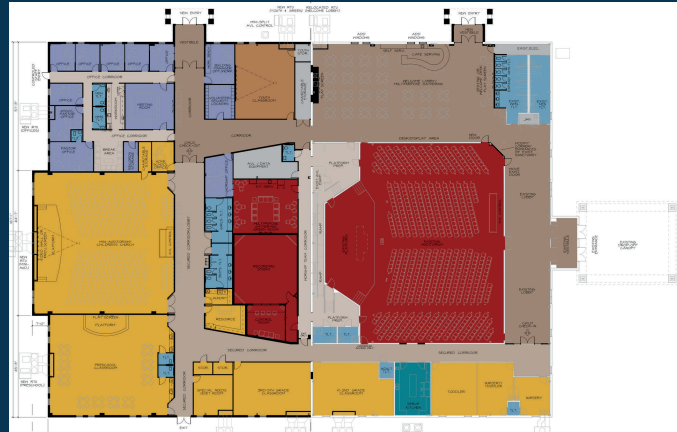

LFC Campus Expansion Phase 1

- 20,200 SF
- Classrooms
- Designated Gathering Area
 - Increased Parking
- Office/Counseling/Meeting Space
 - Recording Studio -
- Worship/Production Arts Capability
 - Safe NextGen Space Including Restrooms
 - Special Needs Quiet Room
 - Women's Restroom Expanded